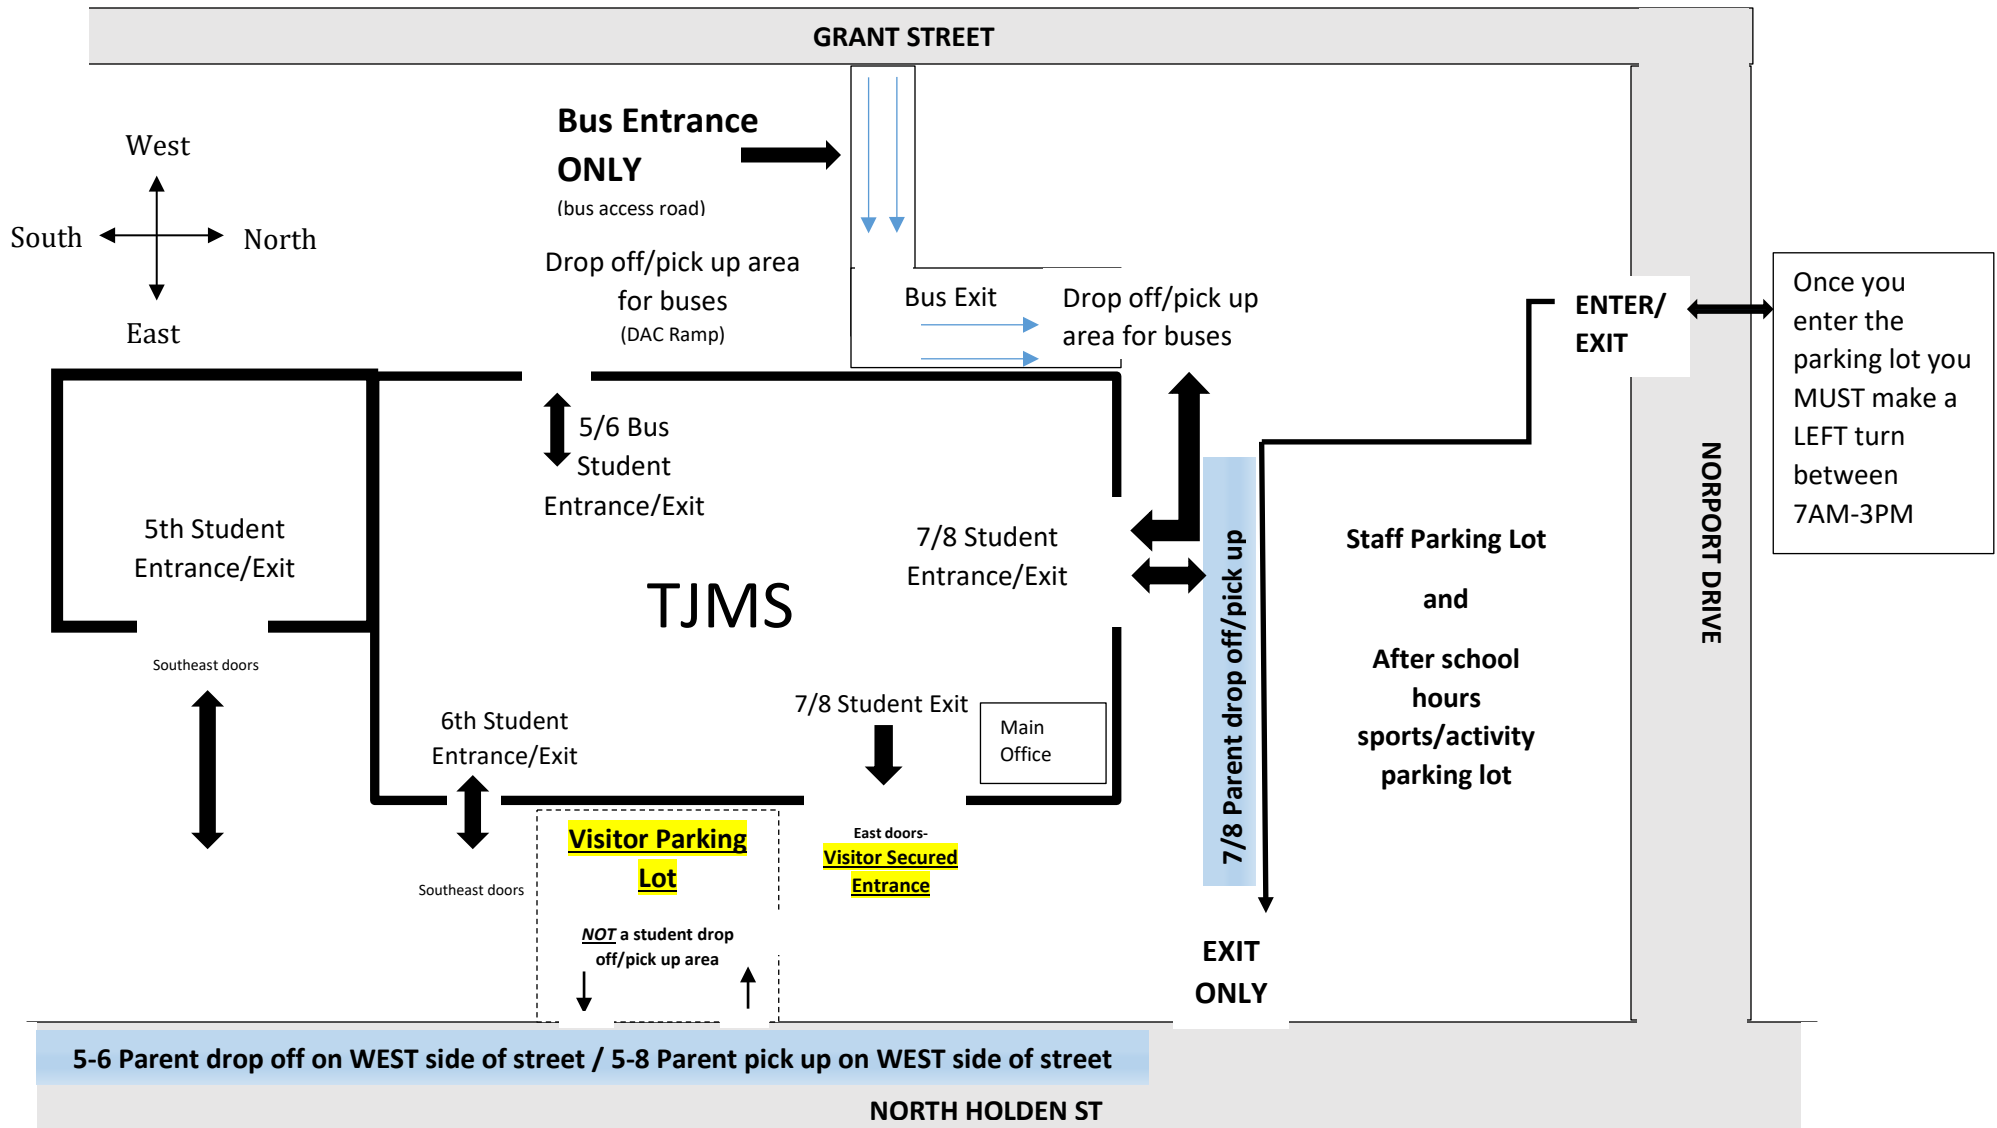

2023-2024 TJMS STUDENT DROP OFF AND PICK UP INFORMATION

Note: The Visitor Entrance is the ONLY door visitors may access during the school day (7:30-2:44)

STUDENTS MAY ENTER THE BUILDING AT 7:15am AND NEED TO EXIT SCHOOL GROUNDS BY 3pm

SCHOOL HOURS: 7:30am – 2:44pm